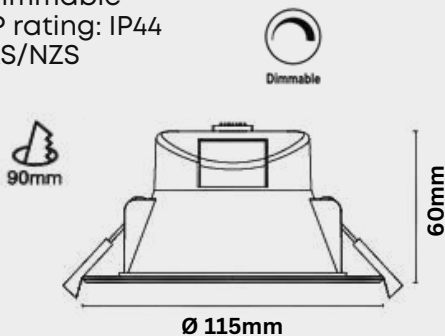

Hello
Summer!
Promotion

NOVEMBER 10TH - DECEMBER 13TH 2025

10W LED Downlight

Power: 10W
Lumen: 850lm
Cut Out: 90mm
Colour Rendering Index (CRI): >80
Dimmable
IP rating: IP44
AS/NZS

Flat Trim

Tricolour

AS/NZS

850LM

NEW!