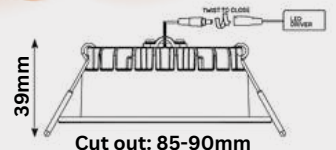

sedex

*This special offer is available for trade accounts only. Vesta Electrical Suppliers Ltd reserves the right to correct any printing or pricing errors. Prices listed in this catalogue do not include GST, and they are valid only for the specified period and while stocks last. Additional freight charges may apply for products that are ordered in.