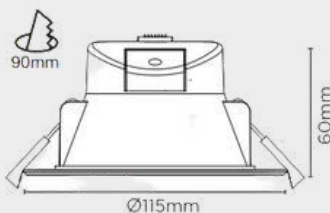

9w WIFI Smart Led downlight

Item No.: DXB90RGB
Input : AC220-240V ~50HZ
Power: 9W
Lumen: 800Lumen RGB&CCT
3000K-6000K
Cutout: 90mm
Dimmable via APP
Support: 2.4GHz
IP44 (Front only)

Works with

YOUR VOICE
IS THE KEY

Hey Google or Alexa
Turn on all lights! Dim the lights!

sedex