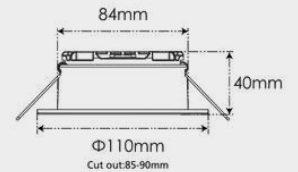

sedex

12W FIRE RATED CCT LED downlight

NEW!

Fire resistance in accordance with AS1530.4:2014, 60 minutes

Power: 12W
CCT: 3000K, 4000K, 6000K
Lumen: 1050lm, 1100lm, 1200lm
Cut Out: 85 - 90mm
Colour Rendering Index (CRI): >80
Dimmable
Twist & Lock bezel
IP rating: IP65 Front
AS/NZS