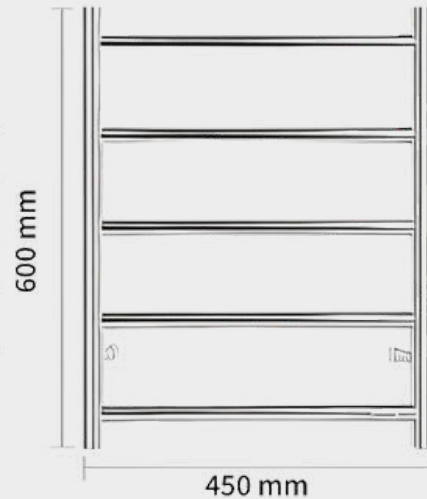

Hello Summer!
Promotion

NOVEMBER 10TH - DECEMBER 13TH 2025

NEW

5 BAR ROUND HEATED TOWEL RAIL

TANZINI
TZTR135

450mm Width x 600mm Height

Dual wiring - power connection available on left or right

Design to warm and assist the drying of towels

All fixing accessories included

Contemporary Square Design

Polished Stainless Steel

Five Year Warranty

IP34

5 Years Warranty

Dual Wiring