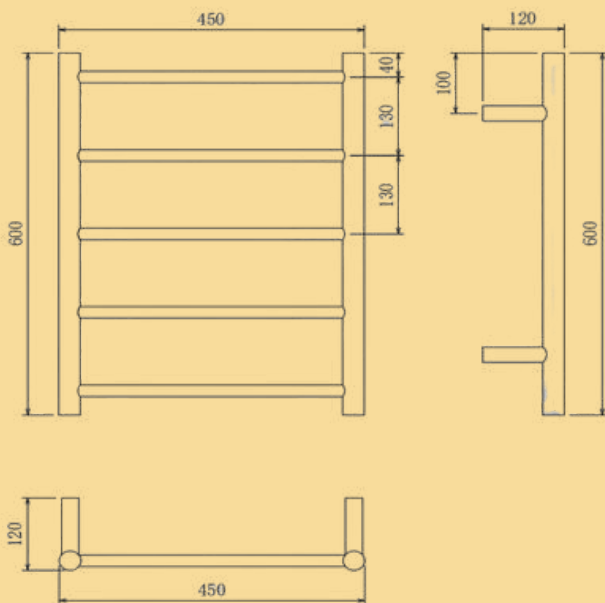

NEW ARRIVAL

$120

*This special offer is available for trade accounts only. Vesta Electrical Suppliers Ltd reserves the right to correct any printing or pricing errors. Prices listed in this catalogue do not include GST, and they are valid only for the specified period and while stocks last. Additional freight charges may apply for products that are ordered in.