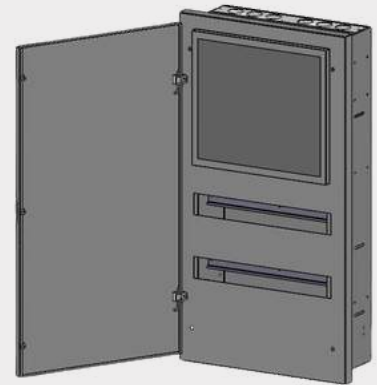

Hello
Summer!
Promotion

NOVEMBER 10TH - DECEMBER 13TH 2025

NZ36 | 36-Way Meter Combination Board

with a 350mm width, it can fit easily into the building frames

NEW
ARRIVAL

Features:

- Adjustable DIN-rail height
- Knot out the cable entry
- High-quality copper brass RCD/Neutral/Earth bars
- Galvanised steel

Tested & Approved
in New Zealand