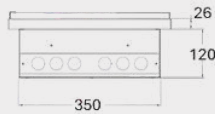

Hello
Summer!
Promotion

NOVEMBER 10TH - DECEMBER 13TH 2025

NZ36 | 36-Way Meter Combination Board

with a 350mm width, it can fit easily into the building frames

NEW
ARRIVAL

Features:

- Adjustable DIN-rail height
- Knot out the cable entry
- High-quality copper brass RCD/Neutral/Earth bars
- Galvanised steel

Tested & Approved
in New Zealand