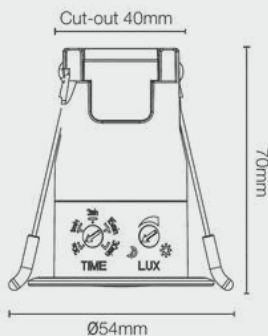

$18

*This special offer is available for trade accounts only. Vesta Electrical Suppliers Ltd reserves the right to correct any printing or pricing errors. Prices listed in this catalogue do not include GST, and they are valid only for the specified period and while stocks last. Additional freight charges may apply for products that are ordered in.

VESTA
ELECTRICAL SUPPLIERS

Call us
09 950 3949

For More Information
vestaelectrical.co.nz