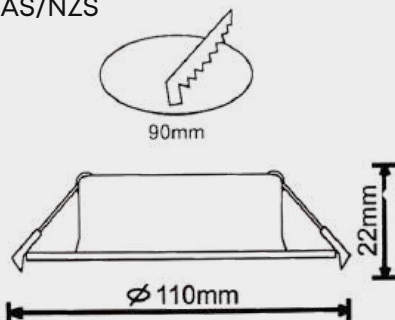

## 10W LED Slim Downlight

22mm Height

Power: 10W  
Lumen: 850lm  
Cut Out: 90mm  
Colour Rendering Index (CRI): >80  
Dimmable  
IP rating: IP44  
AS/NZS

Suitable for shallow ceilings

sedex

Flat Trim

**\$9.90**